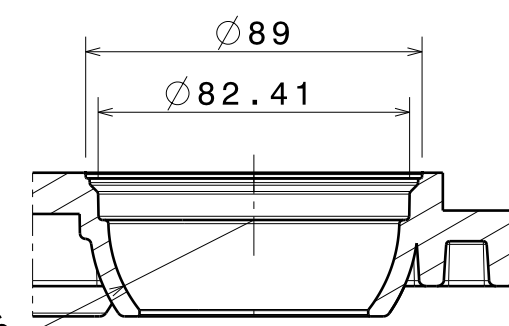

Section view C-C  
Scale: 1:2

Section view B-B  
Scale: 1:2

Section view E-E  
Scale: 1:4

Section view D-D  
Scale: 1:4

DESIGNED BY: P.B.		 <b>AVK PLASTICS BV</b>		I	-
DATE: 12-6-2007				H	-
MATERIAL: XXX		DRAWING NAME		G	-
SIZE A3		MKP met nieuwe doorvoer		F	-
SCALE 1:3		WEIGHT (kg) 2,63	DRAWING NUMBER	SHEET	E
		PR.400.02A		D	-
		1/1		C	-
				B	-
				A	-